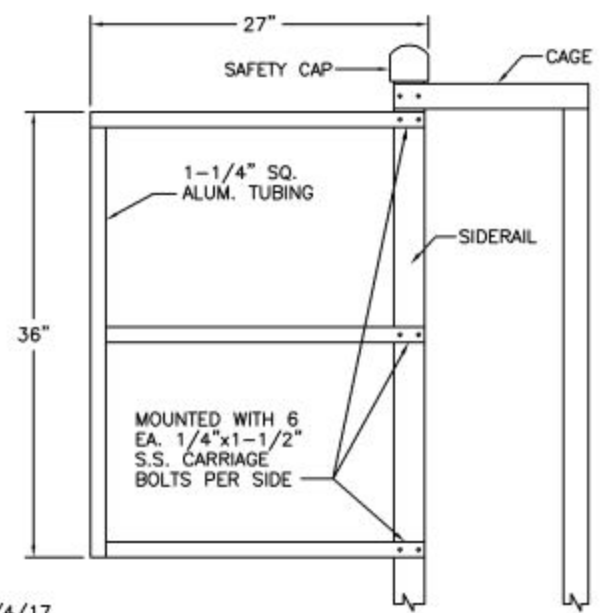

SAFETY BARS ☐

(FIXED VERTICAL LADDER w/CAGE)