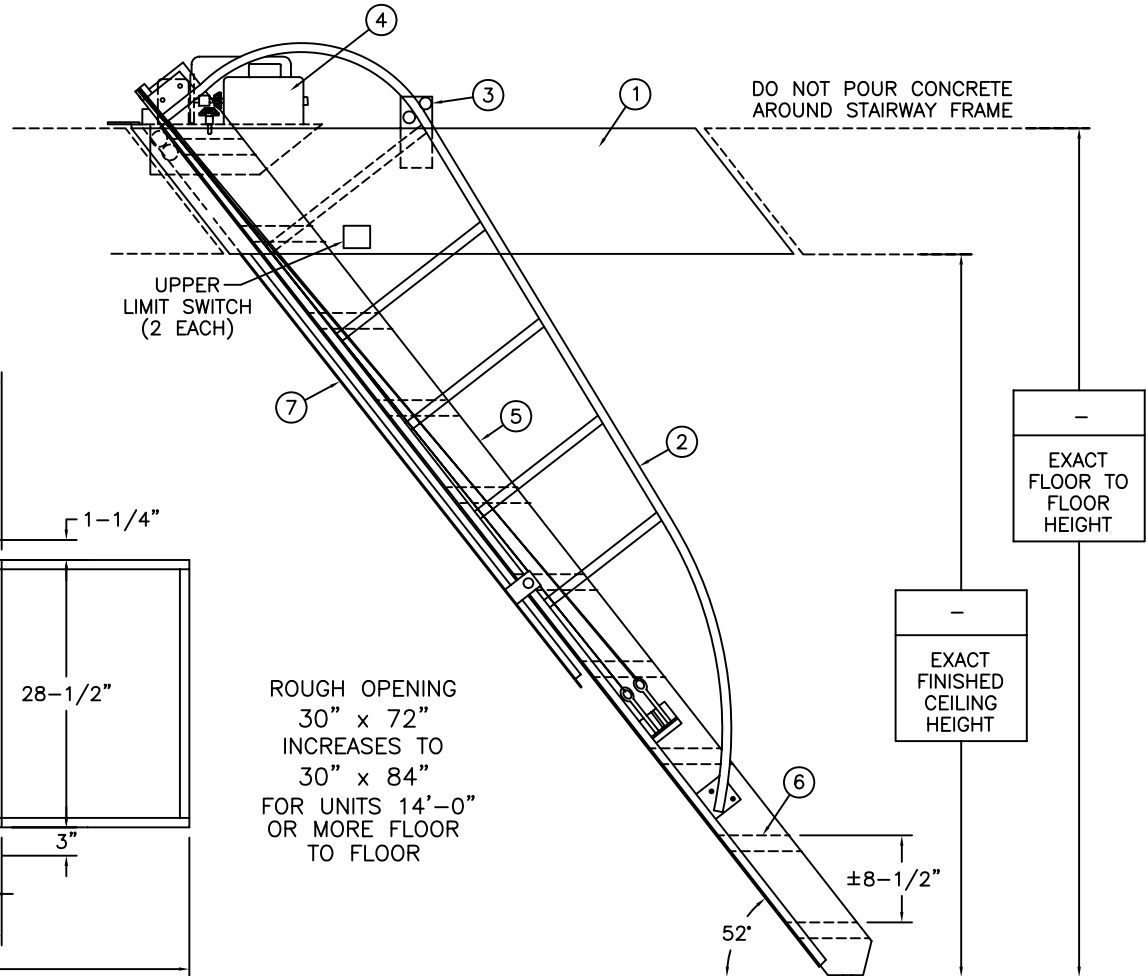

PRECISION AUTOMATIC ELECTRIC DISAPPEARING STAIRWAY

SEE NEXT PAGE FOR KEY
AND IMPORTANT DIMENSIONS

ROUGH OPENING
30" x 72"
INCREASES TO
30" x 84"
FOR UNITS 14'-0"
OR MORE FLOOR
TO FLOOR

EXACT
FLOOR TO
FLOOR
HEIGHT

EXACT
FINISHED
CEILING
HEIGHT

NOT TO SCALE

AEA

Precision Ladders, LLC
P.O. Box 2279 Morristown, TN 37816-2279
Ph: (423) 586-2265 Fax: (423) 586-2091
www.PrecisionLadders.com

DWG. CHECK	ARCHT' OR ENG'R.	PROJECT		PRECISION REP
BUILT BY:	PURCHASE ORDER	WORK ORDER	PURCHASER	SERIAL#
CHECKED BY:	DRAWN BY: JBR	DATE 12/23/09	MODEL# AE-	QTY. 1