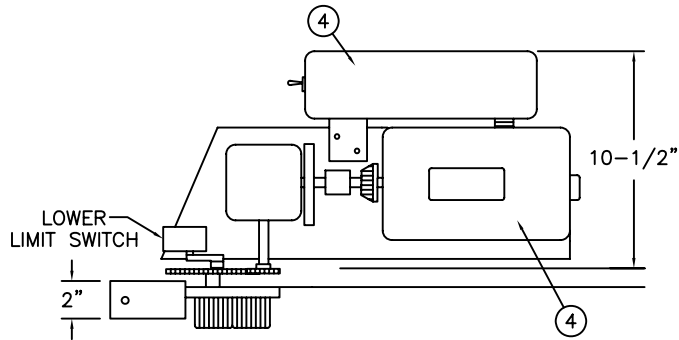

PRECISION AUTOMATIC ELECTRIC DISAPPEARING STAIRWAY

SEE NEXT PAGE FOR KEY
AND IMPORTANT DIMENSIONS

ROUGH OPENING
30" x 72"
INCREASES TO
30" x 84"
FOR UNITS 14'-0"
OR MORE FLOOR
TO FLOOR

EXACT
FLOOR TO
FLOOR
HEIGHT

EXACT
FINISHED
CEILING
HEIGHT

NOT TO SCALE

AEA

Precision Ladders, LLC
P.O. Box 2279 Morristown, TN 37816-2279
Ph: (423) 586-2265 Fax: (423) 586-2091
www.PrecisionLadders.com

DWG. CHECK	ARCHT' OR ENG'R.	PROJECT		PRECISION REP
BUILT BY:	PURCHASE ORDER	WORK ORDER	PURCHASER	SERIAL#
CHECKED BY:	DRAWN BY: JBR	DATE 12/23/09	MODEL# AE-	QTY. 1