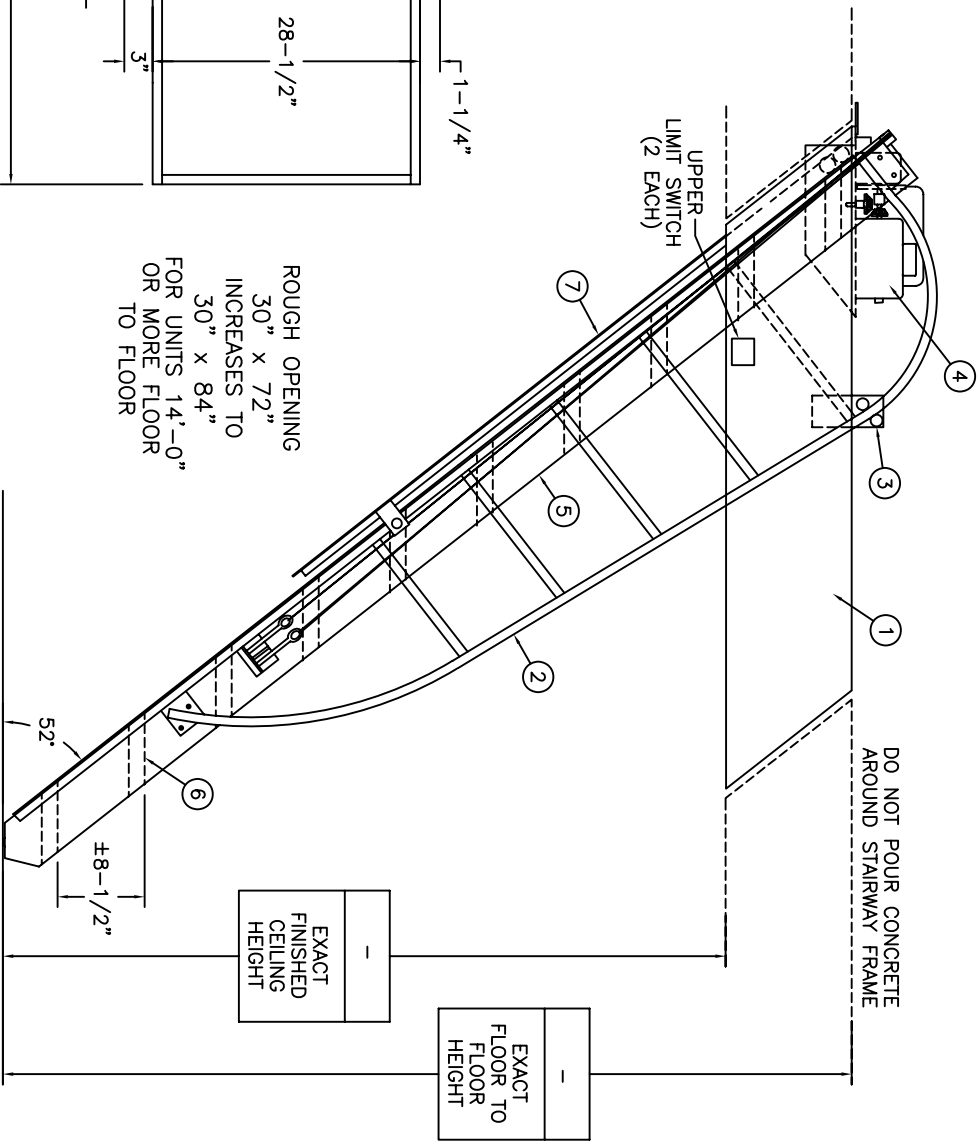

# PRECISION AUTOMATIC ELECTRIC DISAPPEARING STAIRWAY

SEE NEXT PAGE FOR KEY  
AND IMPORTANT DIMENSIONS

NOT TO SCALE

**Precision Ladders, LLC**  
 P.O. Box 2279, Morristown, TN 37816-2279  
 Ph: (423) 586-2265 Fax: (423) 586-2091  
 www.PrecisionLadders.com

DWG. CHECK	ARCHT. OR ENGR.	PROJECT	PRECISION REP.
BUILT BY:	PURCHASE ORDER	WORK ORDER	SERIAL #
CHECKED BY:	DRAWN BY:	DATE	QTY.
	JBR	12/23/09	1
		MODEL #	AE-

AEA