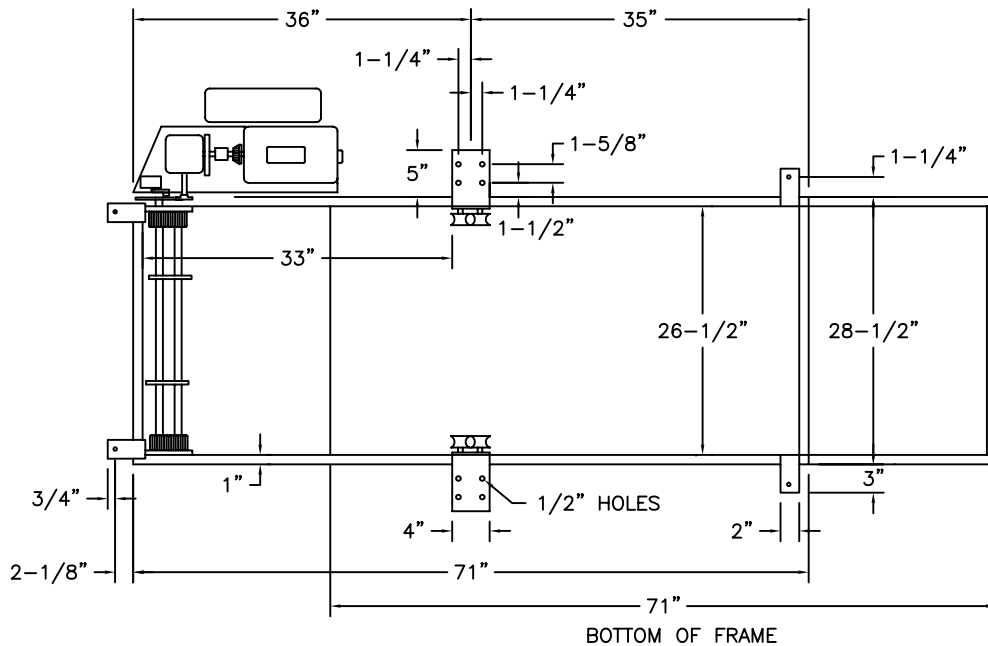

PRECISION AUTOMATIC ELECTRIC DISAPPEARING STAIRWAY

SEE NEXT PAGE FOR KEY
AND IMPORTANT DIMENSIONS

ROUGH OPENING
30" x 72"
INCREASES TO
30" x 84"
FOR UNITS 14'-0"
OR MORE FLOOR
TO FLOOR

EXACT
FLOOR TO
FLOOR
HEIGHT

EXACT
FINISHED
CEILING
HEIGHT

NOT TO SCALE

AEA

Precision Ladders, LLC
P.O. Box 2279 Morristown, TN 37816-2279
Ph: (423) 586-2265 Fax: (423) 586-2091
www.PrecisionLadders.com

DWG. CHECK	ARCHT' OR ENG'R.	PROJECT		PRECISION REP
BUILT BY:	PURCHASE ORDER	WORK ORDER	PURCHASER	SERIAL#
CHECKED BY:	DRAWN BY: JBR	DATE 12/23/09	MODEL# AE-	QTY. 1