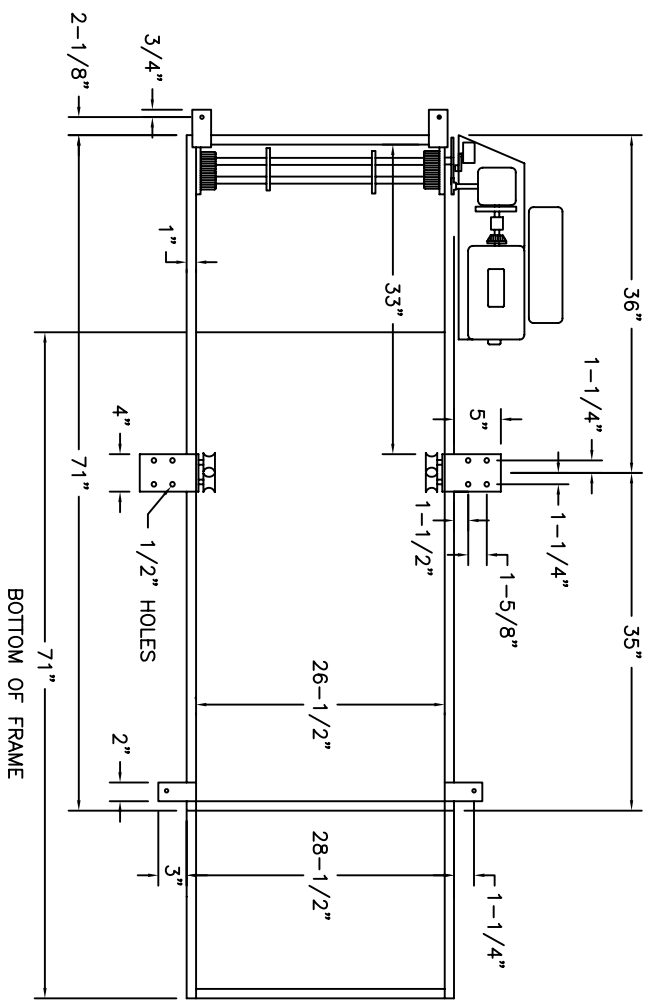

# PRECISION AUTOMATIC ELECTRIC DISAPPEARING STAIRWAY

SEE NEXT PAGE FOR KEY  
AND IMPORTANT DIMENSIONS

NOT TO SCALE

**Precision Ladders, LLC**  
 P.O. Box 2279, Morristown, TN 37816-2279  
 Ph: (423) 586-2265 Fax: (423) 586-2091  
 www.PrecisionLadders.com

DWG. CHECK	ARCHT. OR ENGR.	PROJECT	PRECISION REP.
BUILT BY:	PURCHASE ORDER	WORK ORDER	SERIAL #
CHECKED BY:	DRAWN BY:	DATE	QTY.
	JBR	12/23/09	1
		MODEL #	AE-

AEA