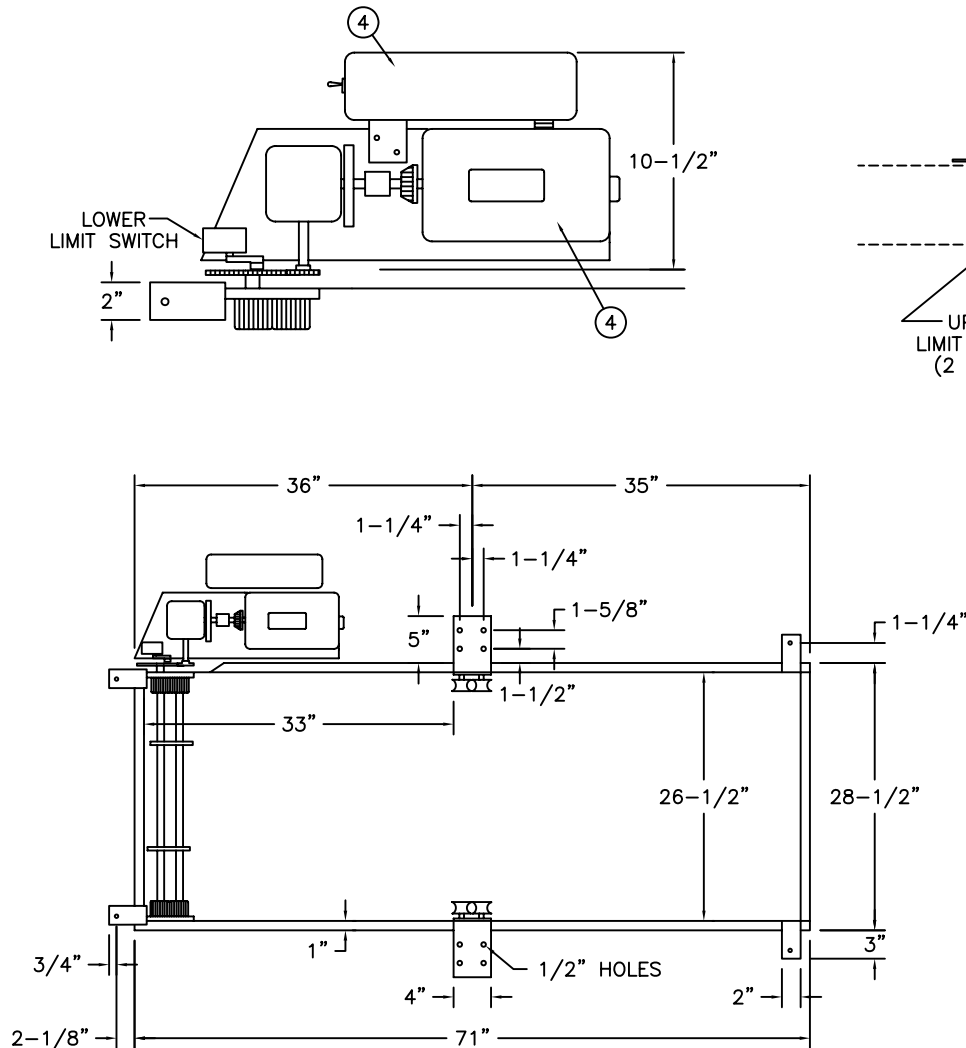

# PRECISION AUTOMATIC ELECTRIC DISAPPEARING STAIRWAY

SEE NEXT PAGE FOR KEY  
AND IMPORTANT DIMENSIONS

NOT TO SCALE

AE

**Precision Ladders, LLC**  
 P.O. Box 2279 Morristown, TN 37816-2279  
 Ph: (423) 586-2265 Fax: (423) 586-2091  
[www.PrecisionLadders.com](http://www.PrecisionLadders.com)

DWG. CHECK	ARCH'T OR ENG'R.	PROJECT		PRECISION REP
BUILT BY:	PURCHASE ORDER	WORK ORDER	PURCHASER	SERIAL#
CHECKED BY:	DRAWN BY: JBR	DATE: 12/23/09	MODEL#	QTY. 1