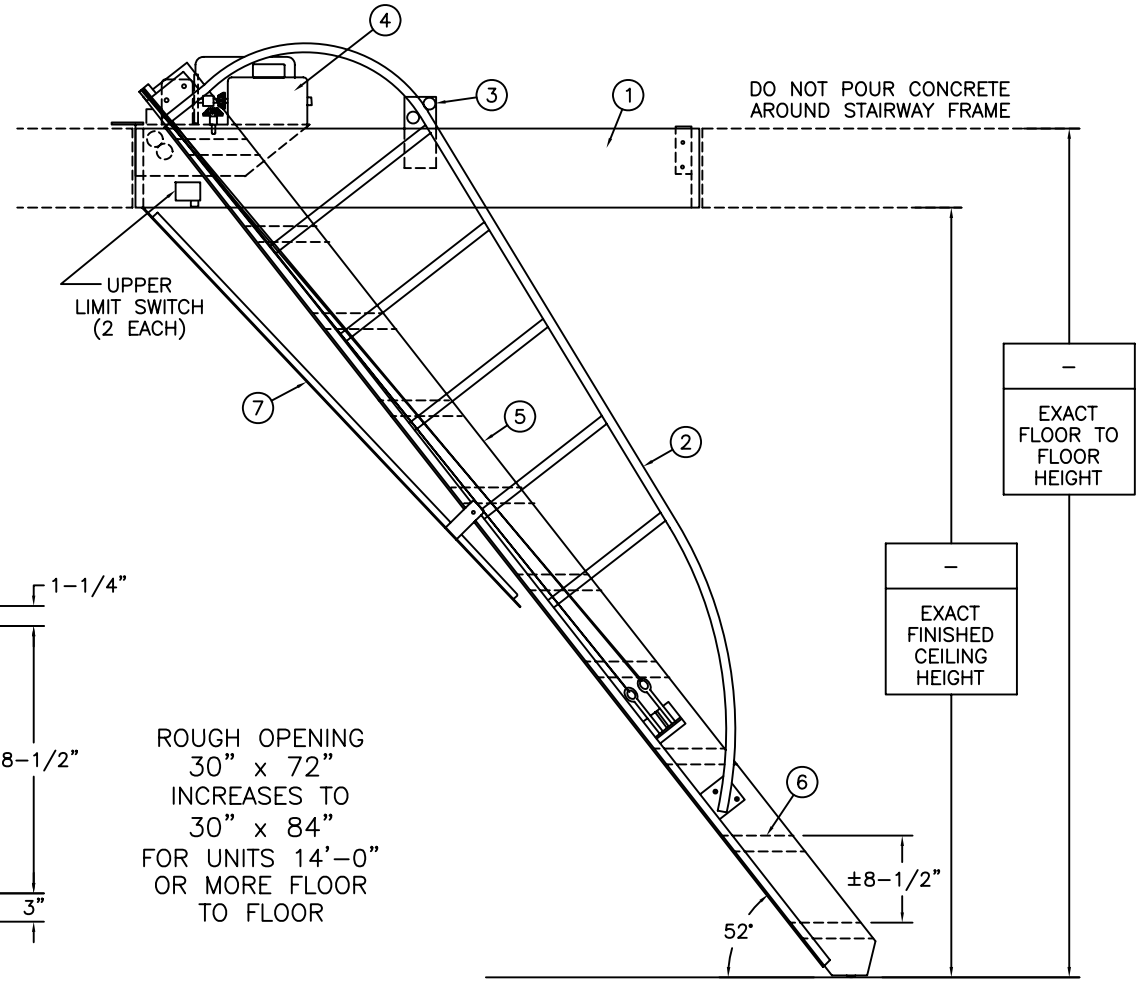

# PRECISION AUTOMATIC ELECTRIC DISAPPEARING STAIRWAY

SEE NEXT PAGE FOR KEY  
AND IMPORTANT DIMENSIONS

NOT TO SCALE

AE

**Precision Ladders, LLC**  
 P.O. Box 2279 Morristown, TN 37816-2279  
 Ph: (423) 586-2265 Fax: (423) 586-2091  
[www.PrecisionLadders.com](http://www.PrecisionLadders.com)

DWG. CHECK	ARCH'T OR ENG'R.	PROJECT		PRECISION REP
BUILT BY:	PURCHASE ORDER	WORK ORDER	PURCHASER	SERIAL#
CHECKED BY:	DRAWN BY: JBR	DATE: 12/23/09	MODEL#	QTY. 1